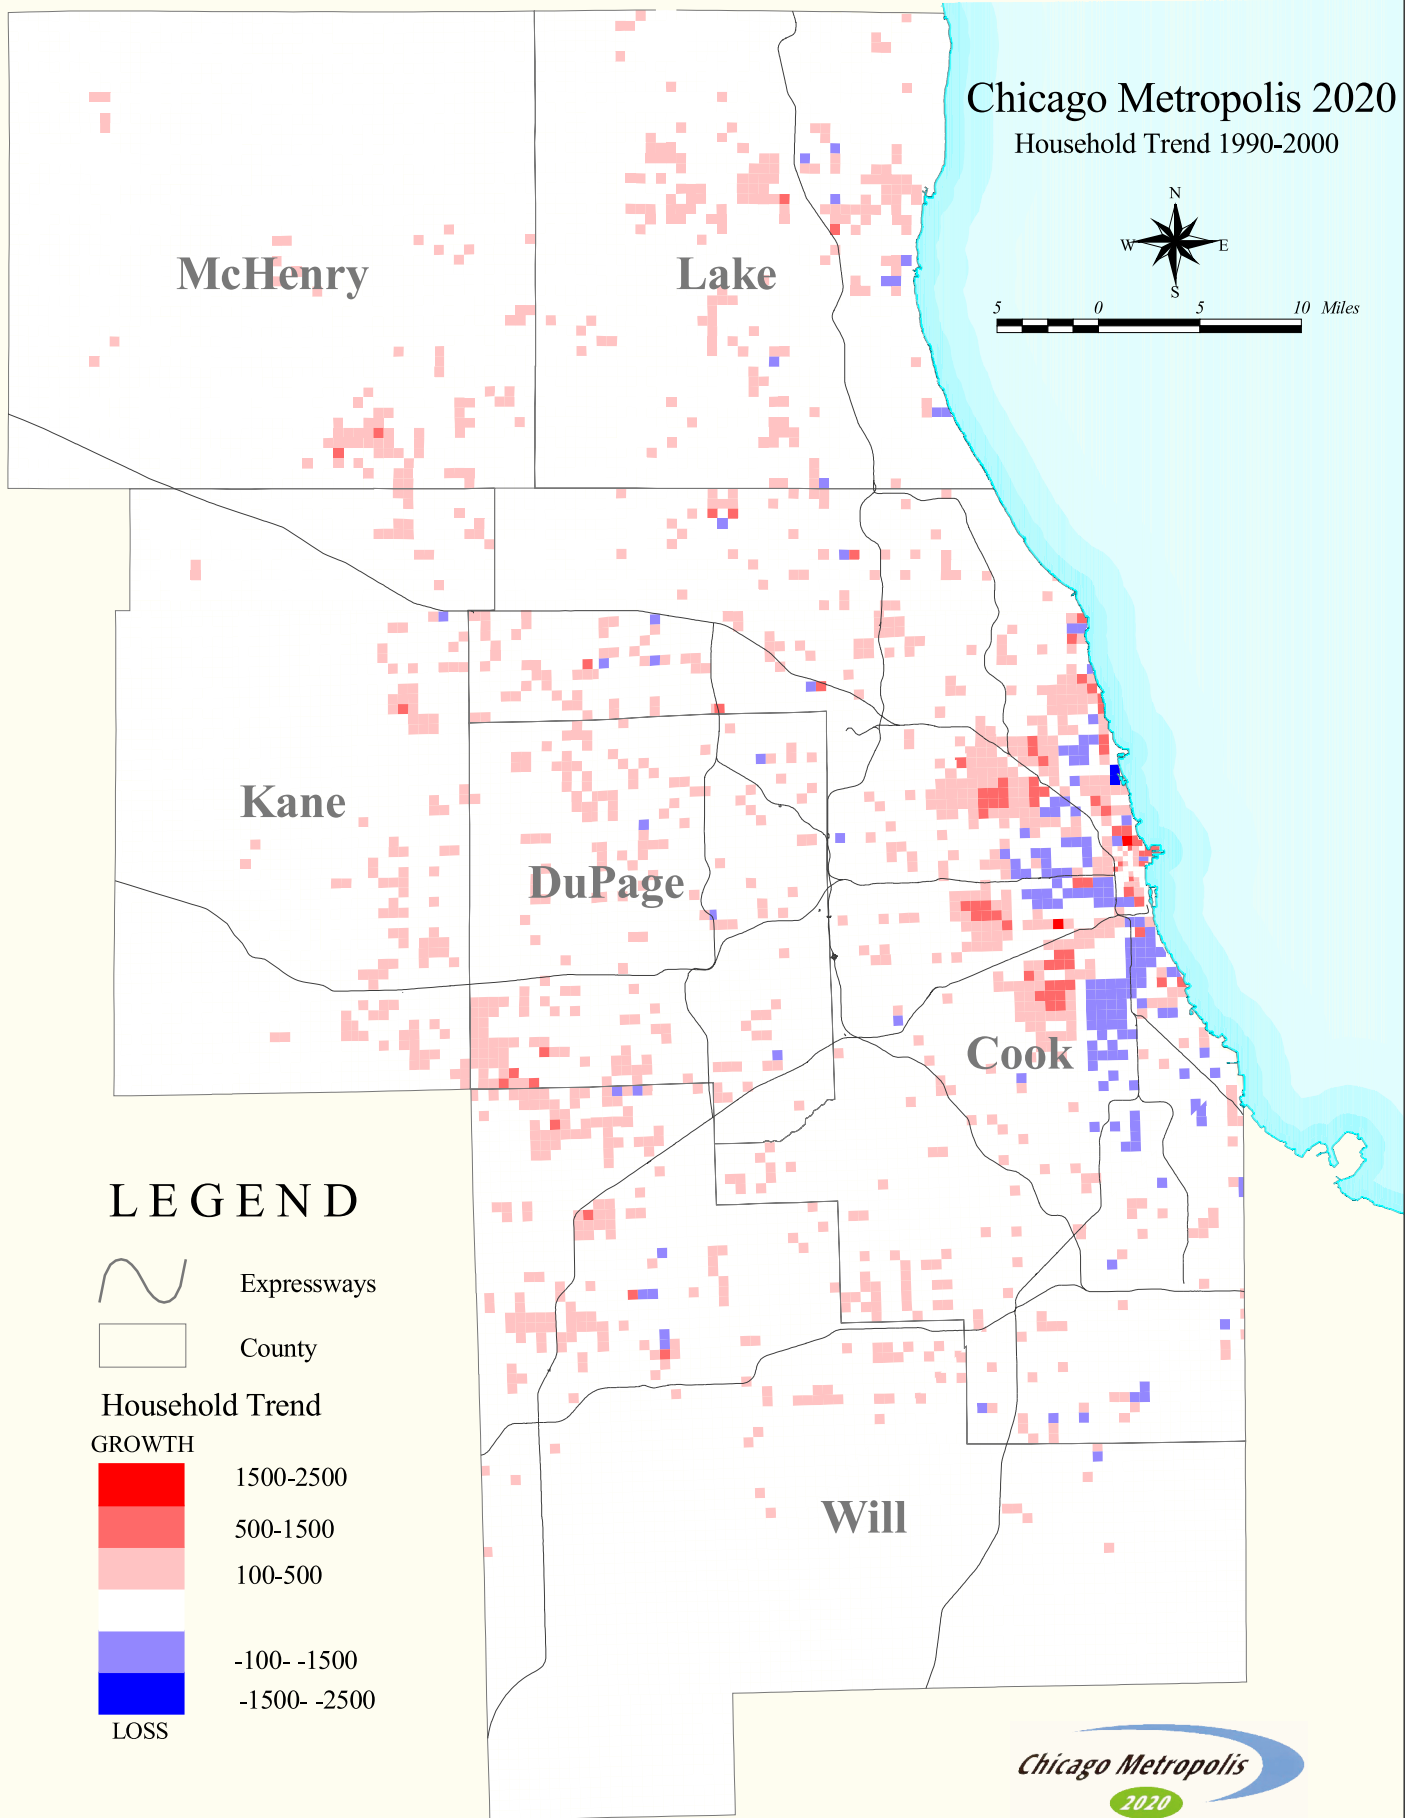

Chicago Metropolis 2020

Household Trend 1990-2000

LEGEND

Expressways

County

Household Trend

GROWTH

1500-2500

500-1500

100-500

-100- -1500

-1500- -2500

LOSS

Chicago Metropolis

2020

One Region. One Future.