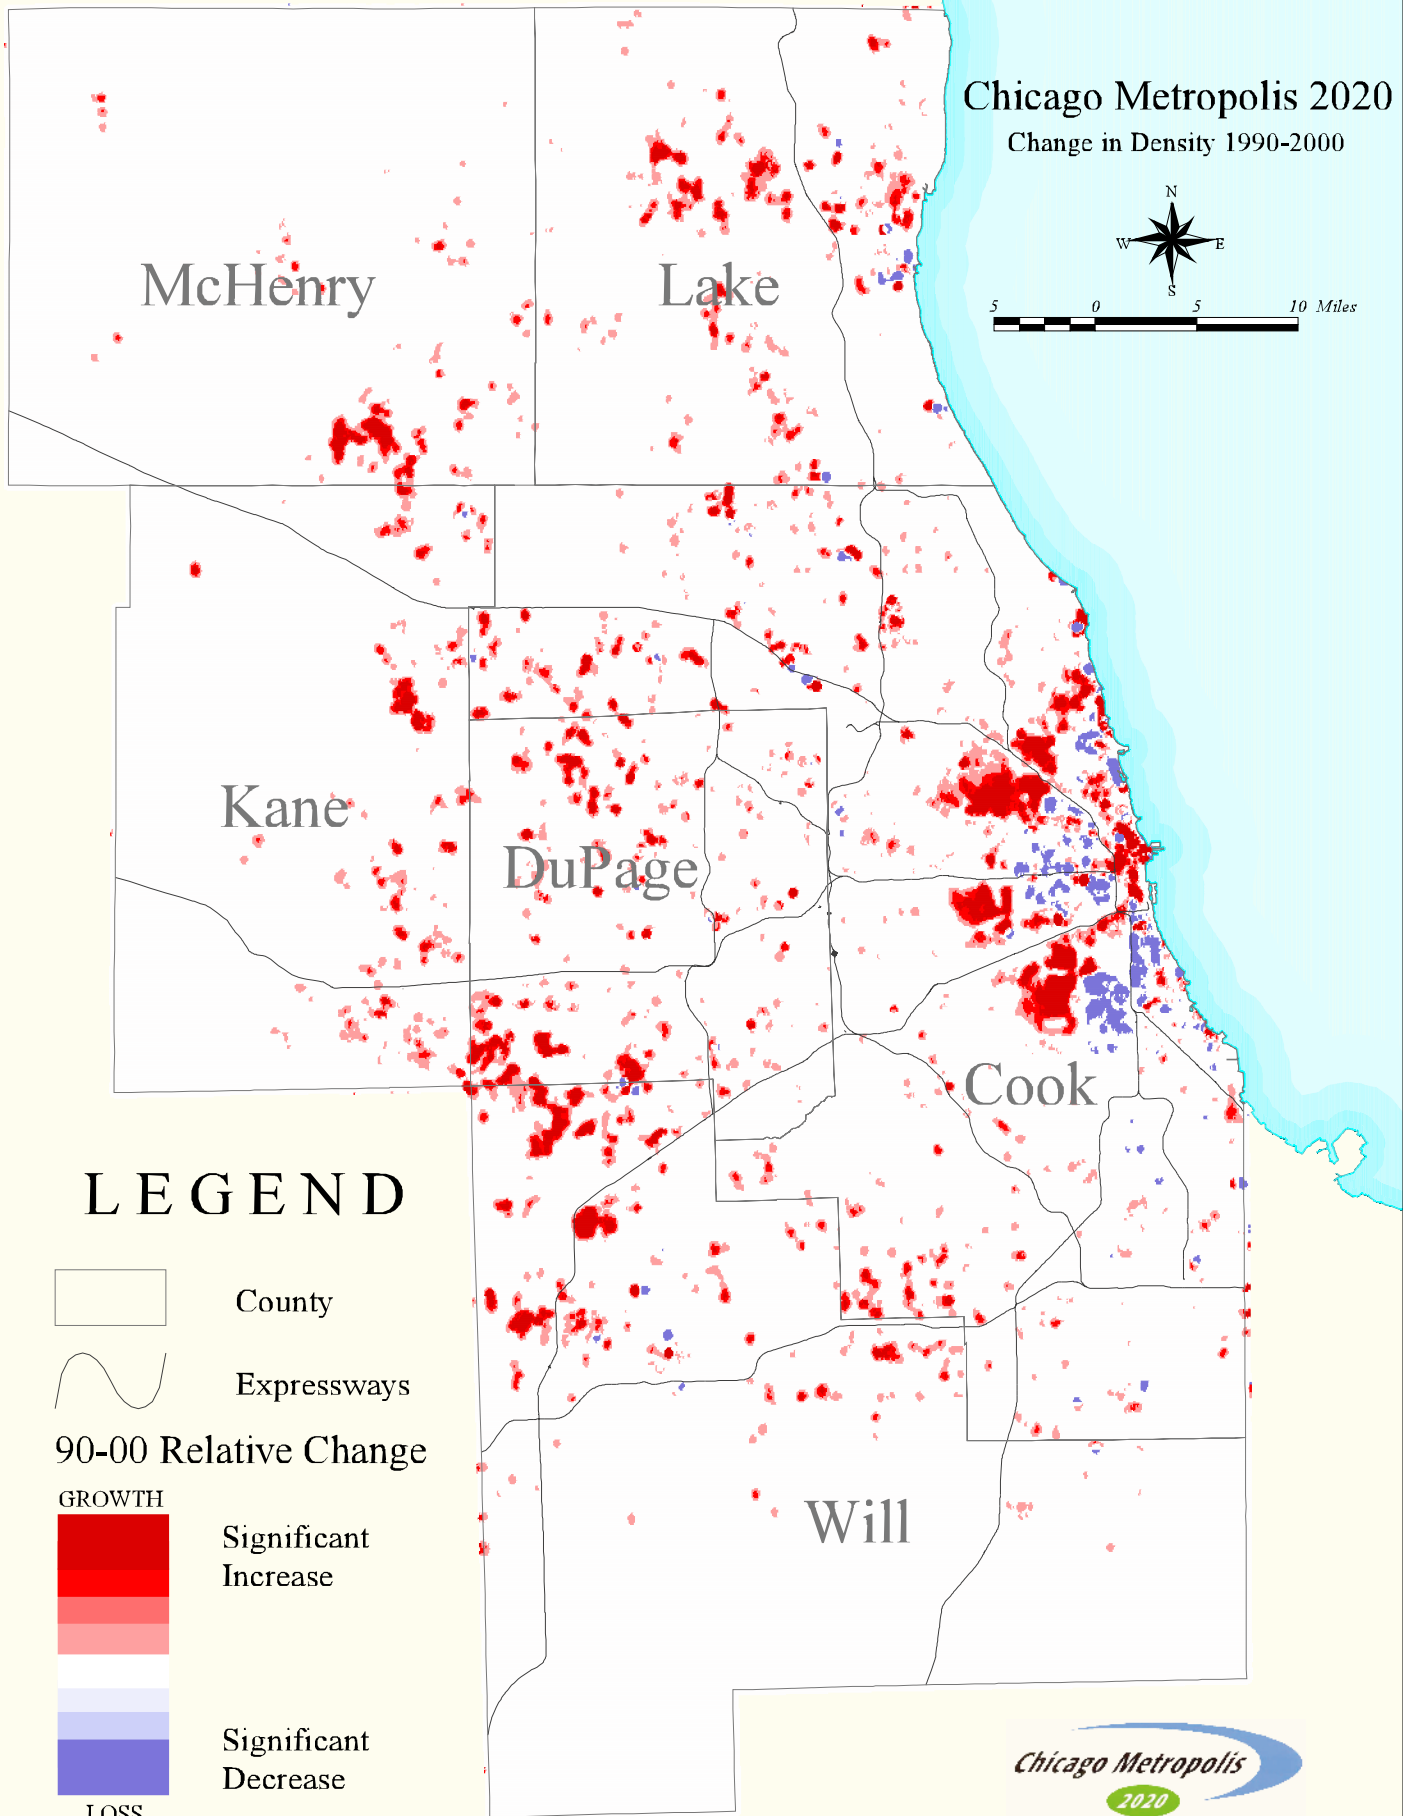

Chicago Metropolis 2020

Change in Density 1990-2000

5 0 5 10 Miles

LEGEND

County

Expressways

90-00 Relative Change

GROWTH

Significant Increase

Significant Decrease

LOSS

Chicago Metropolis

2020

One Region. One Future.