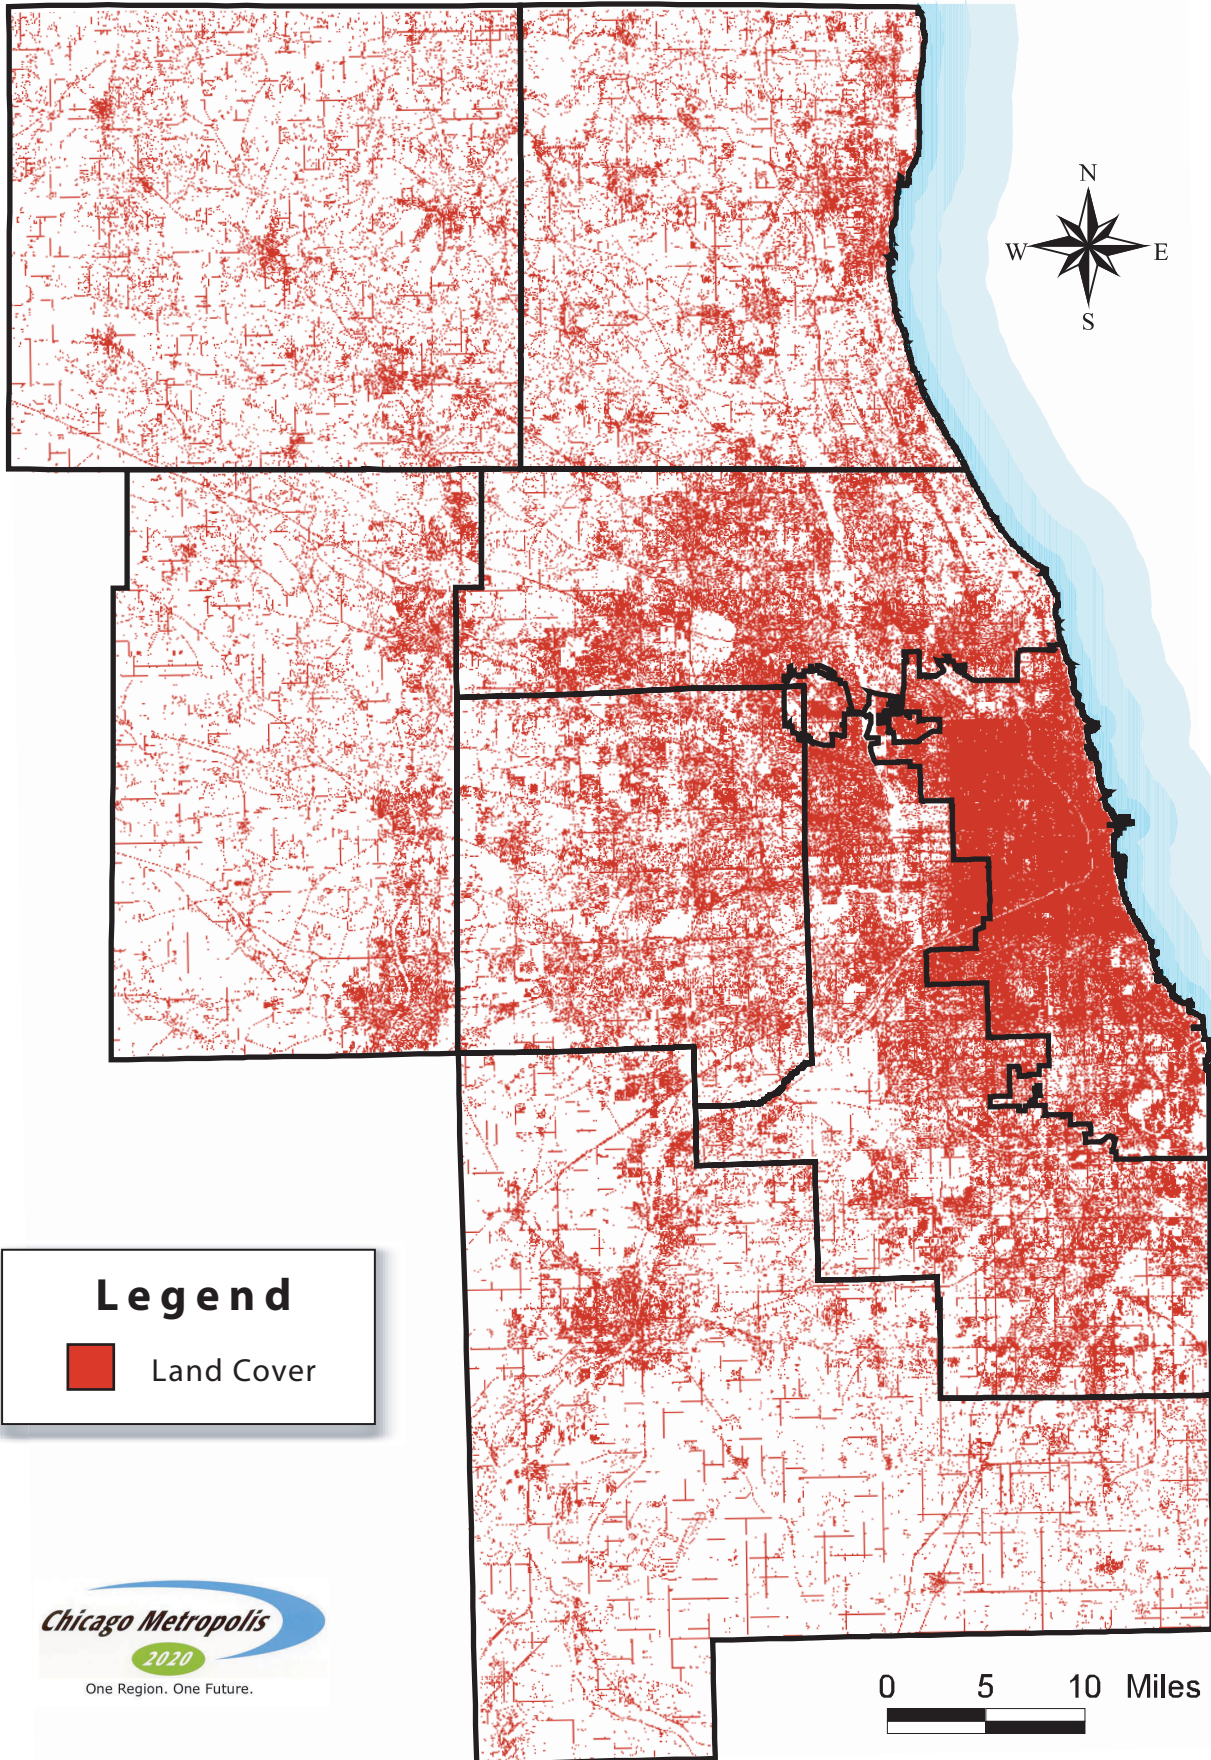

Land Cover 1985

Six County Metropolitan Chicago Area

Legend

 Land Cover

Source: Field Museum, University of Illinois - Chicago & Chicago Wilderness